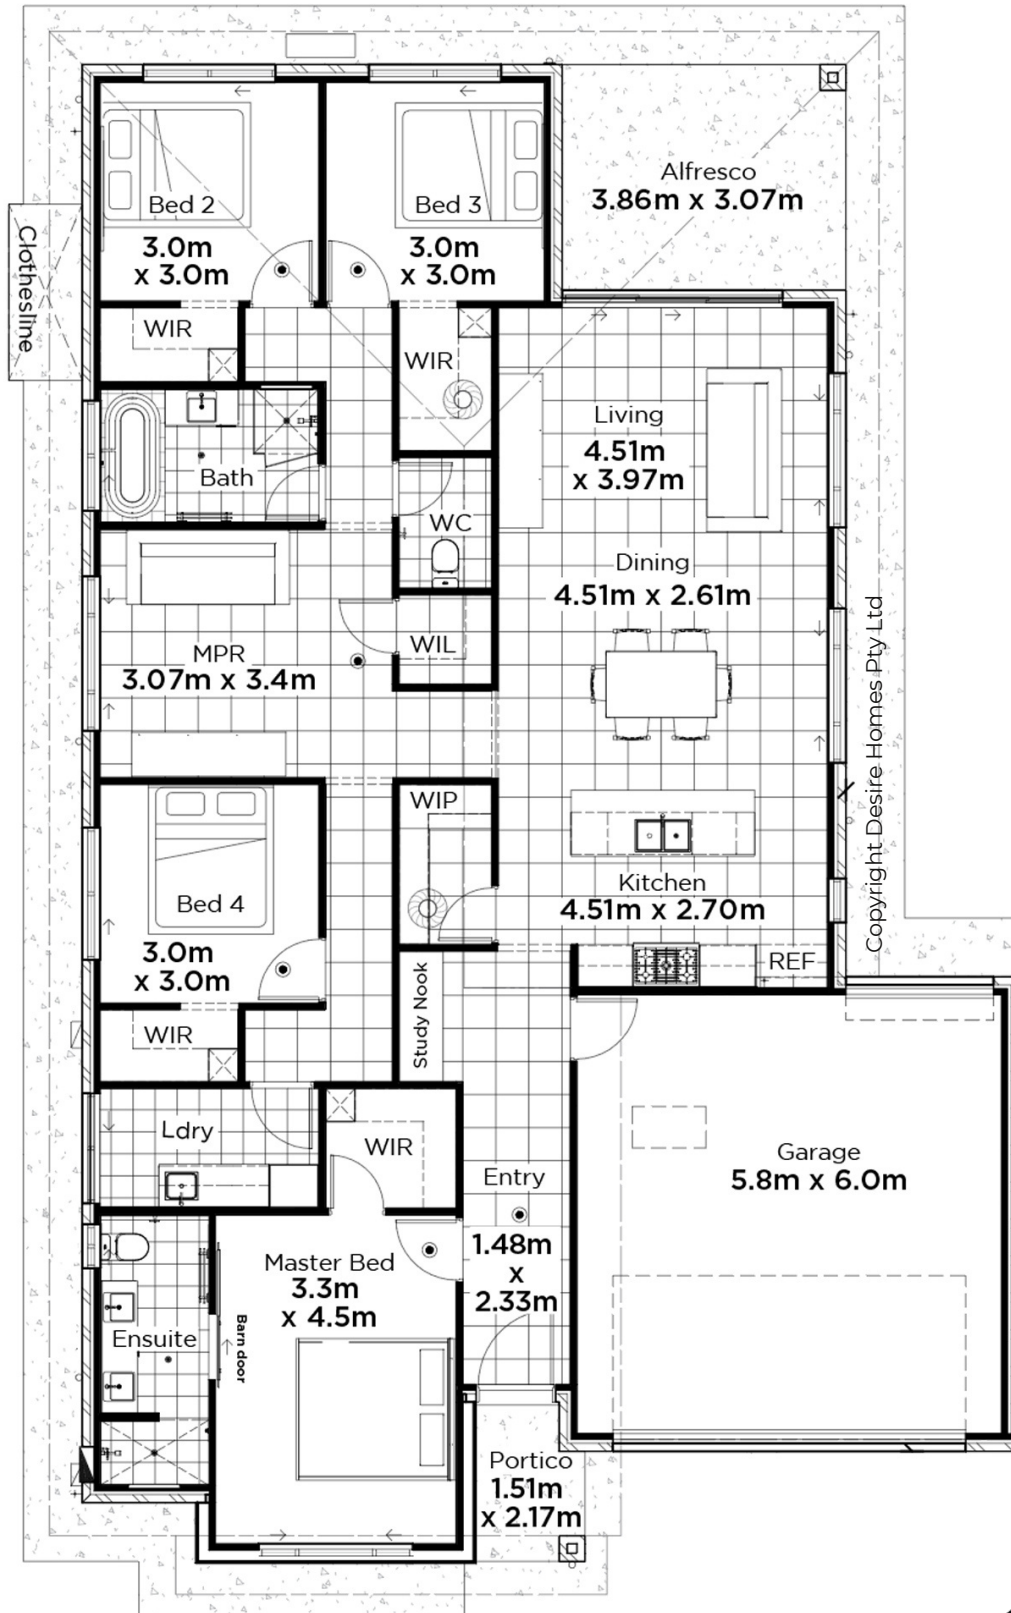

# The Condamine 220

20.38m x 12.75m

14m frontage