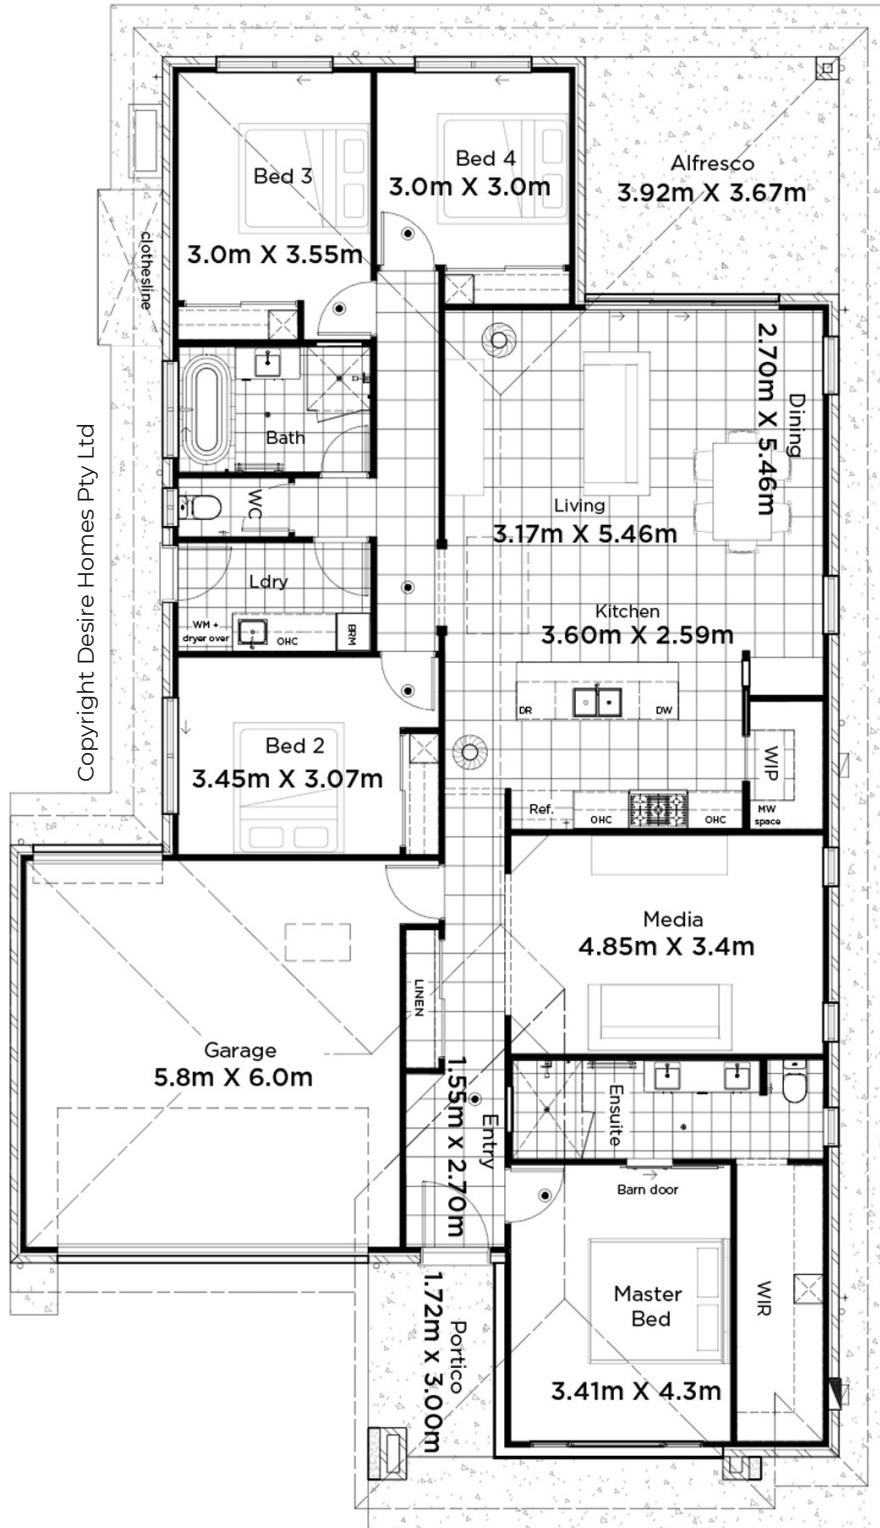

The Daintree 232

21.99m x 12.8m

14m frontage