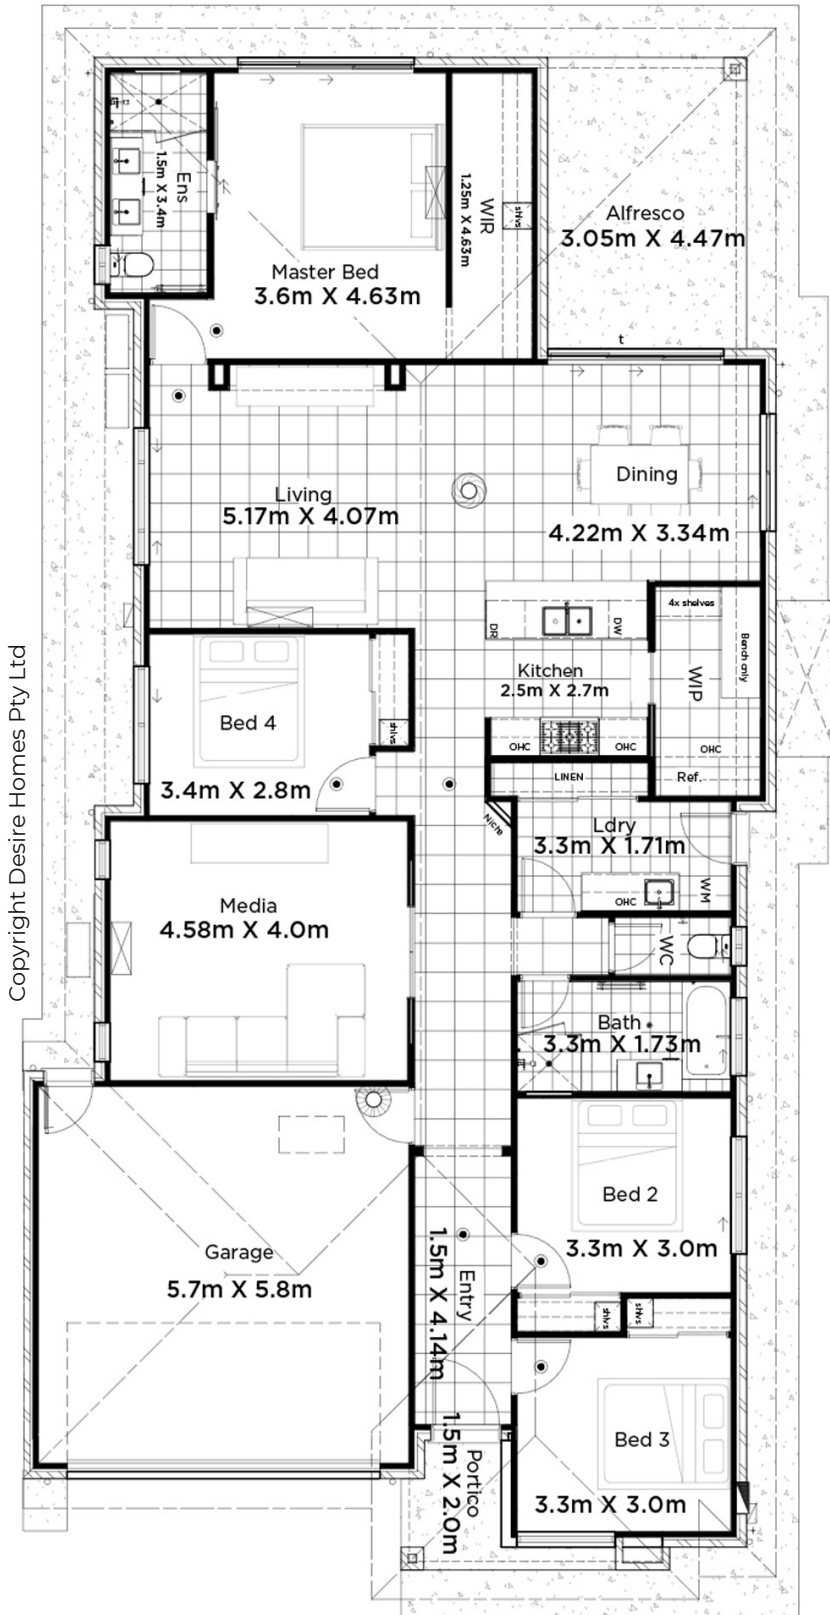

# The Dawson 230

23.21m x 11.55m

Copyright Desire Homes Pty Ltd