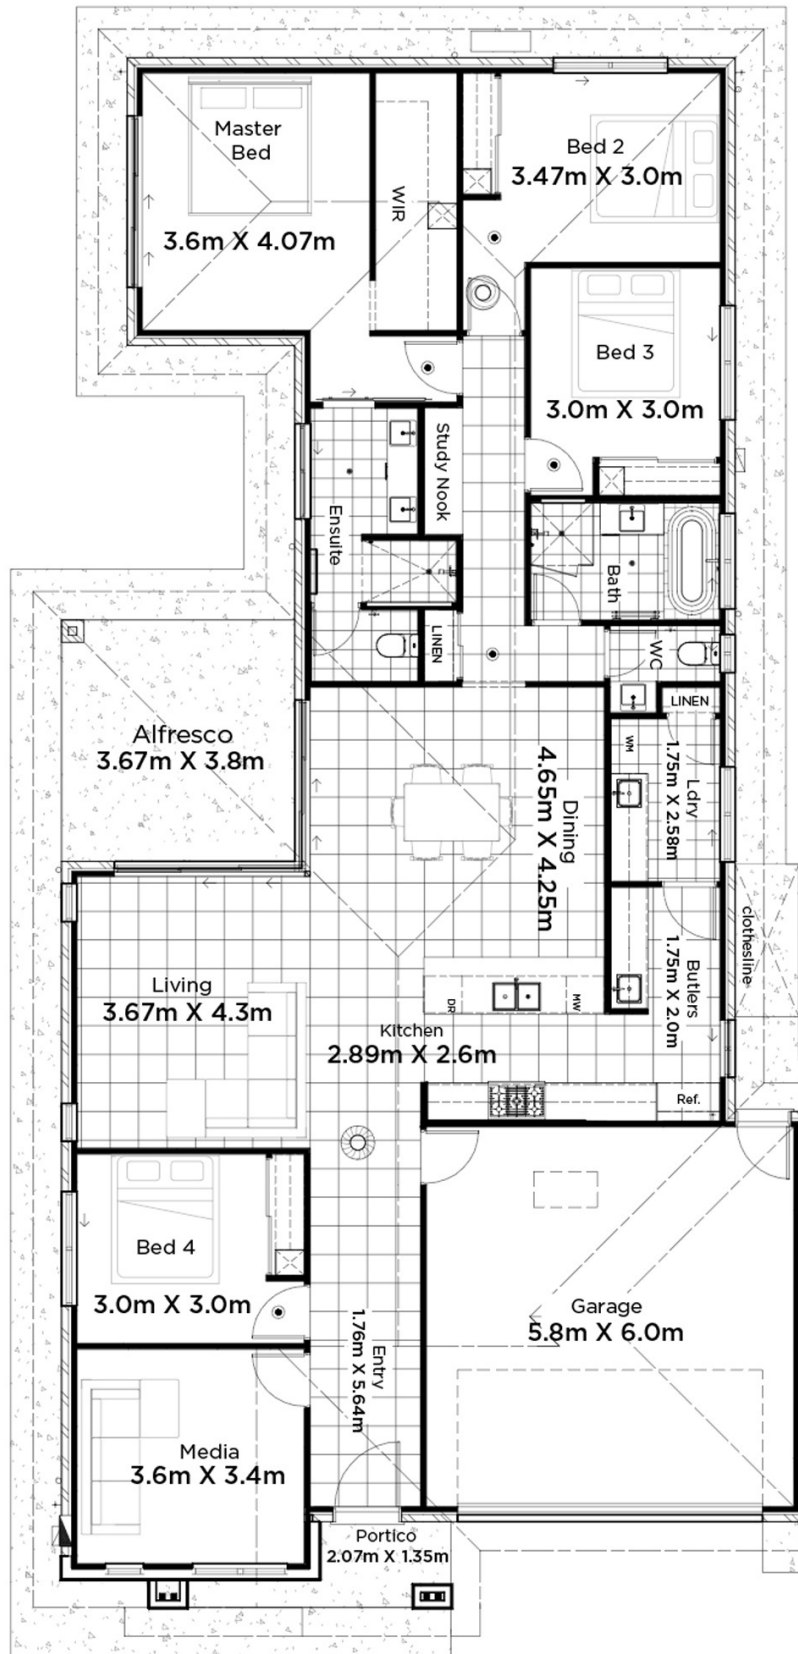

# The Dalbury 238

24.42m x 11.76m

Copyright Desire Homes Pty Ltd

14m frontage