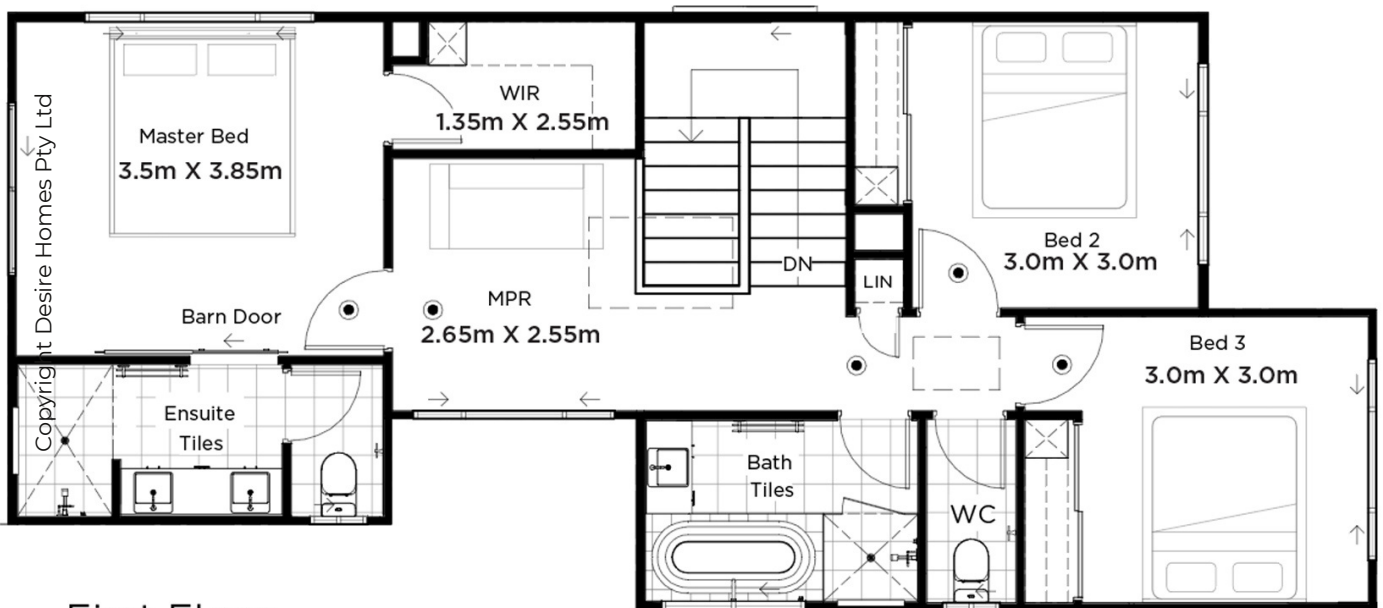

# The Elliott 275

## DOUBLE STOREY HOME

275m x 11.89m

Ground Floor

Copyright Desire Homes Pty Ltd

First Floor

14m frontage

 4
  2
  2
 
 Study Nook
  Multipurpose Room