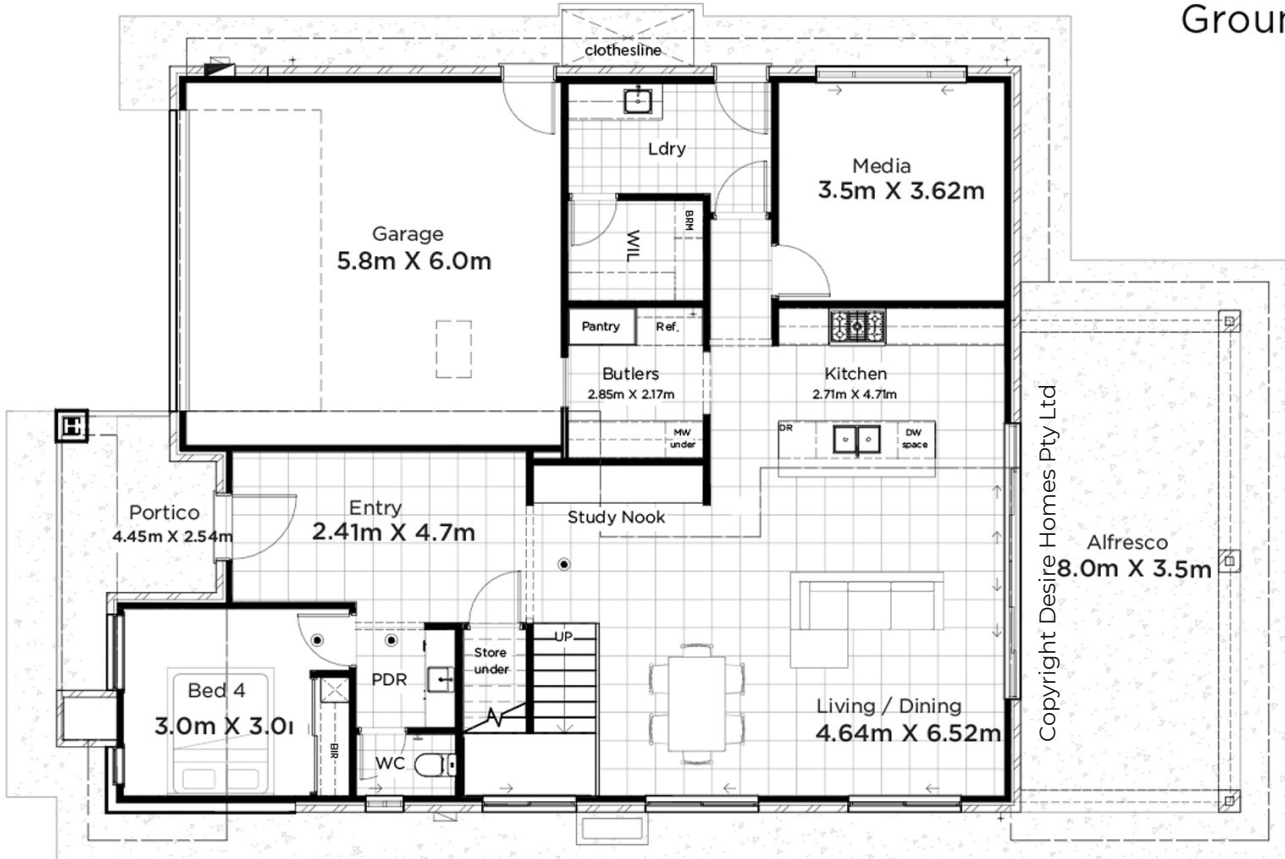

# The Elliott 275

## DOUBLE STOREY HOME

275m x 11.89m

Ground Floor

Copyright Desire Homes Pty Ltd

First Floor

14m frontage

 4
  2
  2
 
 Study Nook
  Multipurpose Room