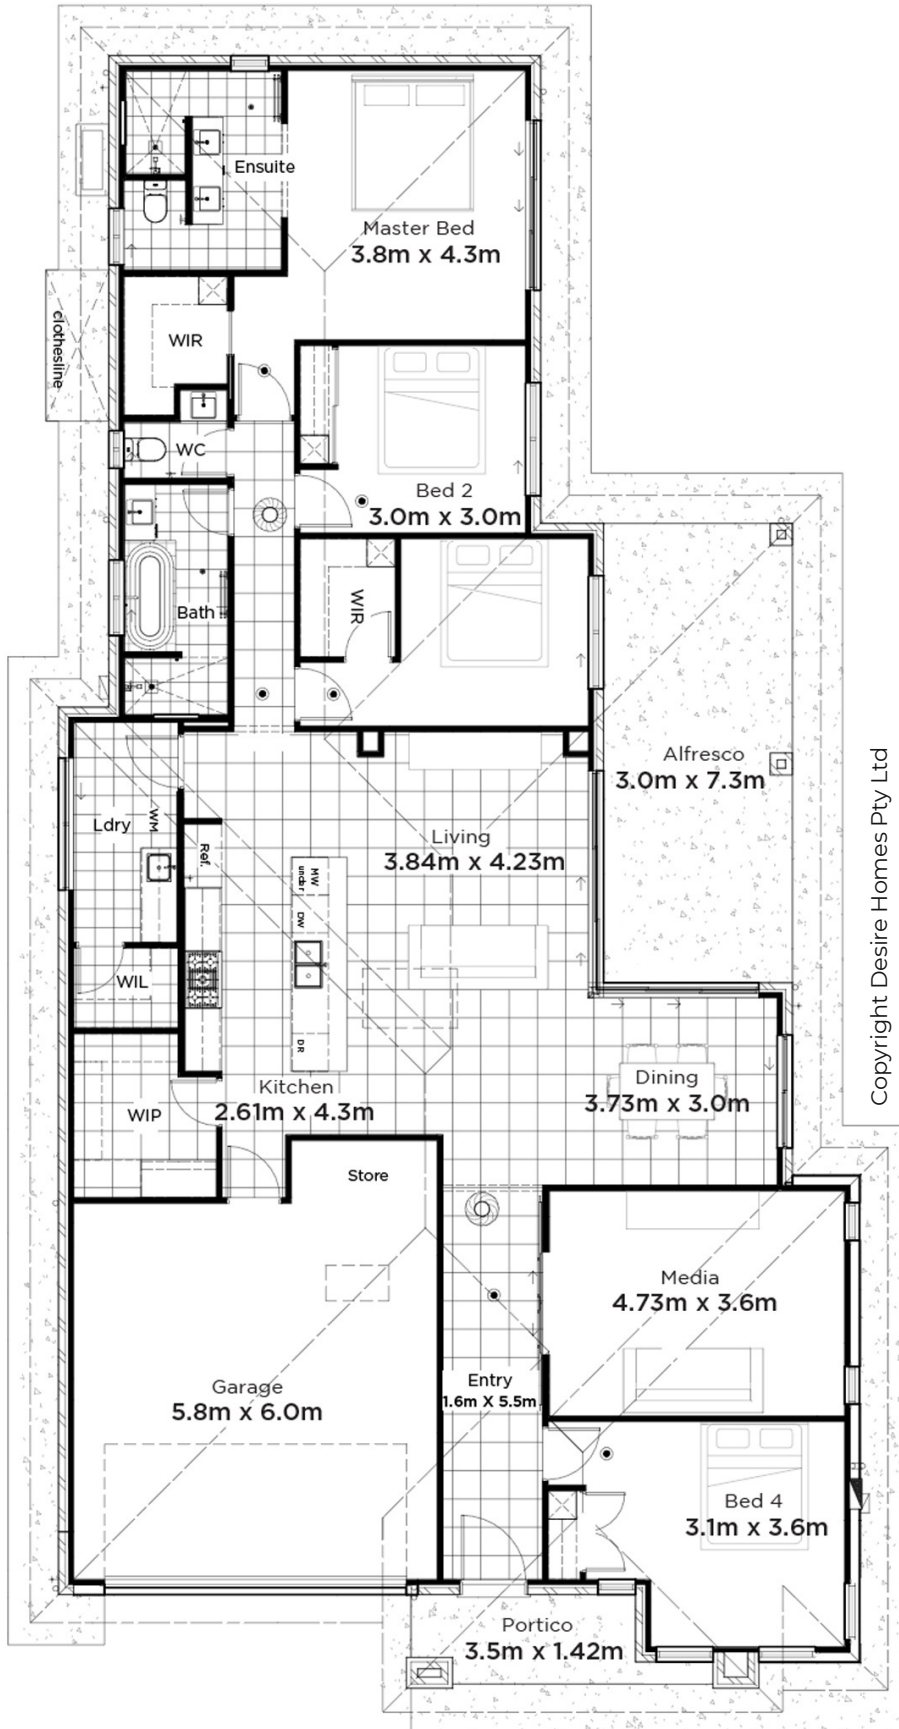

# The Endeavour 264

25.89m x 12.73m

Copyright Desire Homes Pty Ltd

16m frontage