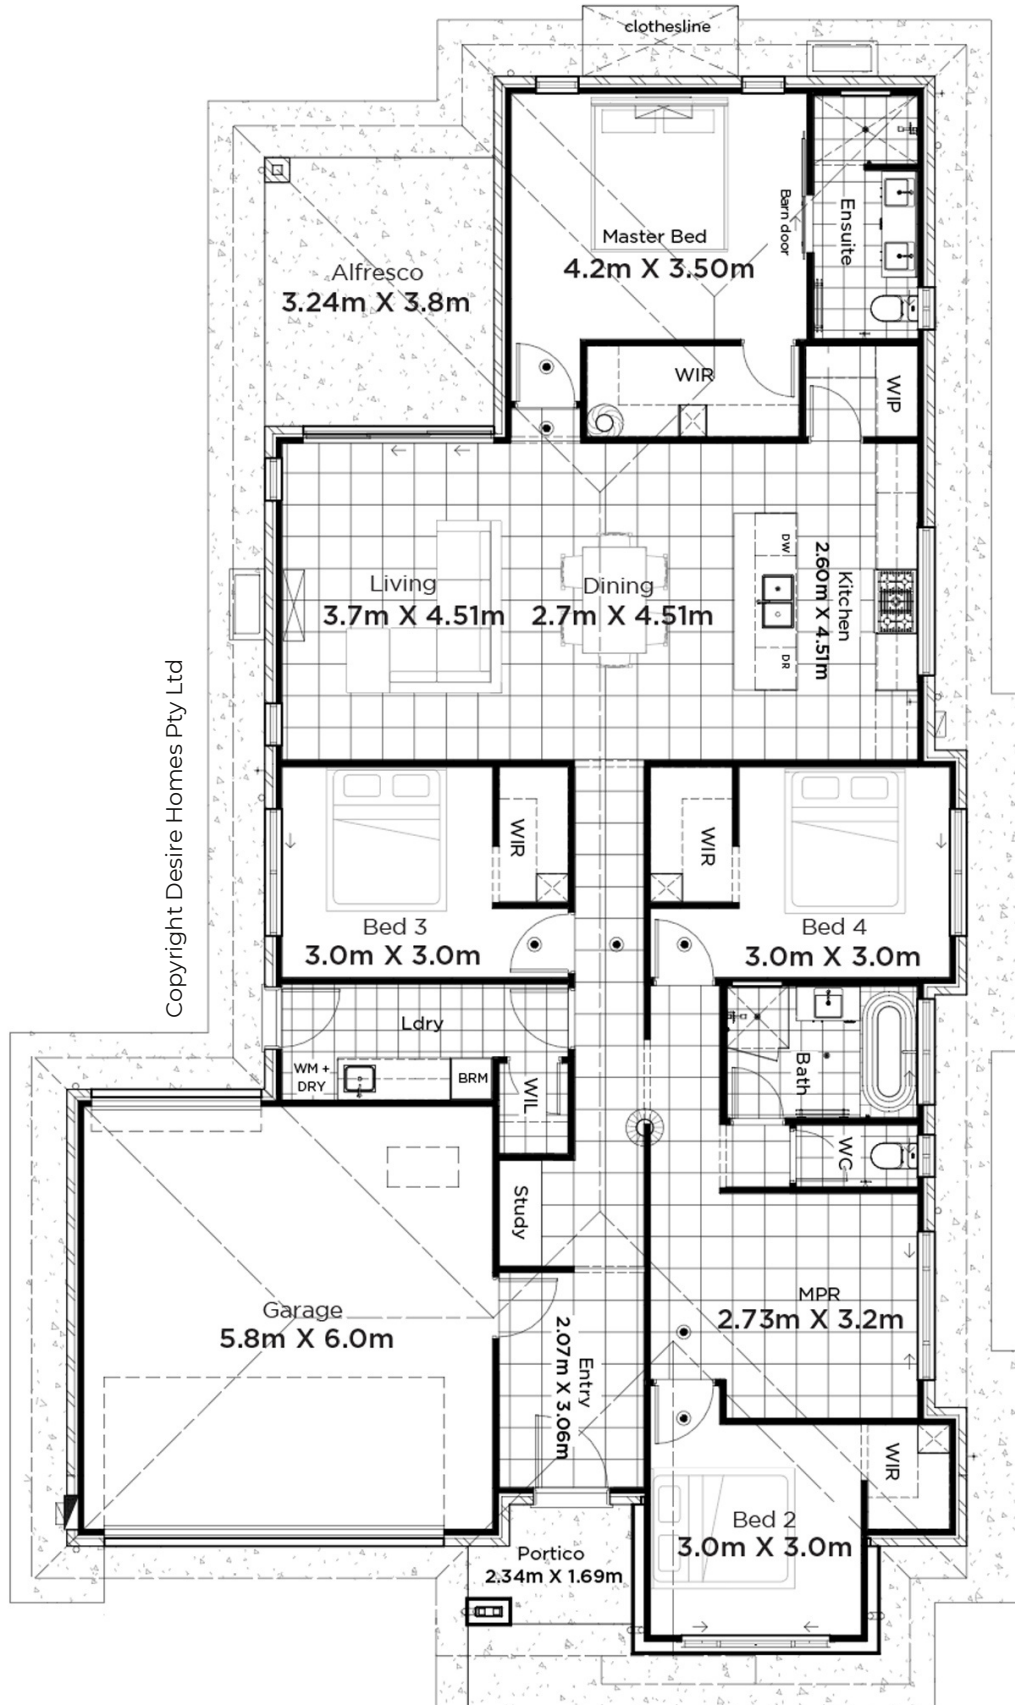

The Finders 221

22.29m x 12.72m

Copyright Desire Homes Pty Ltd

14m frontage