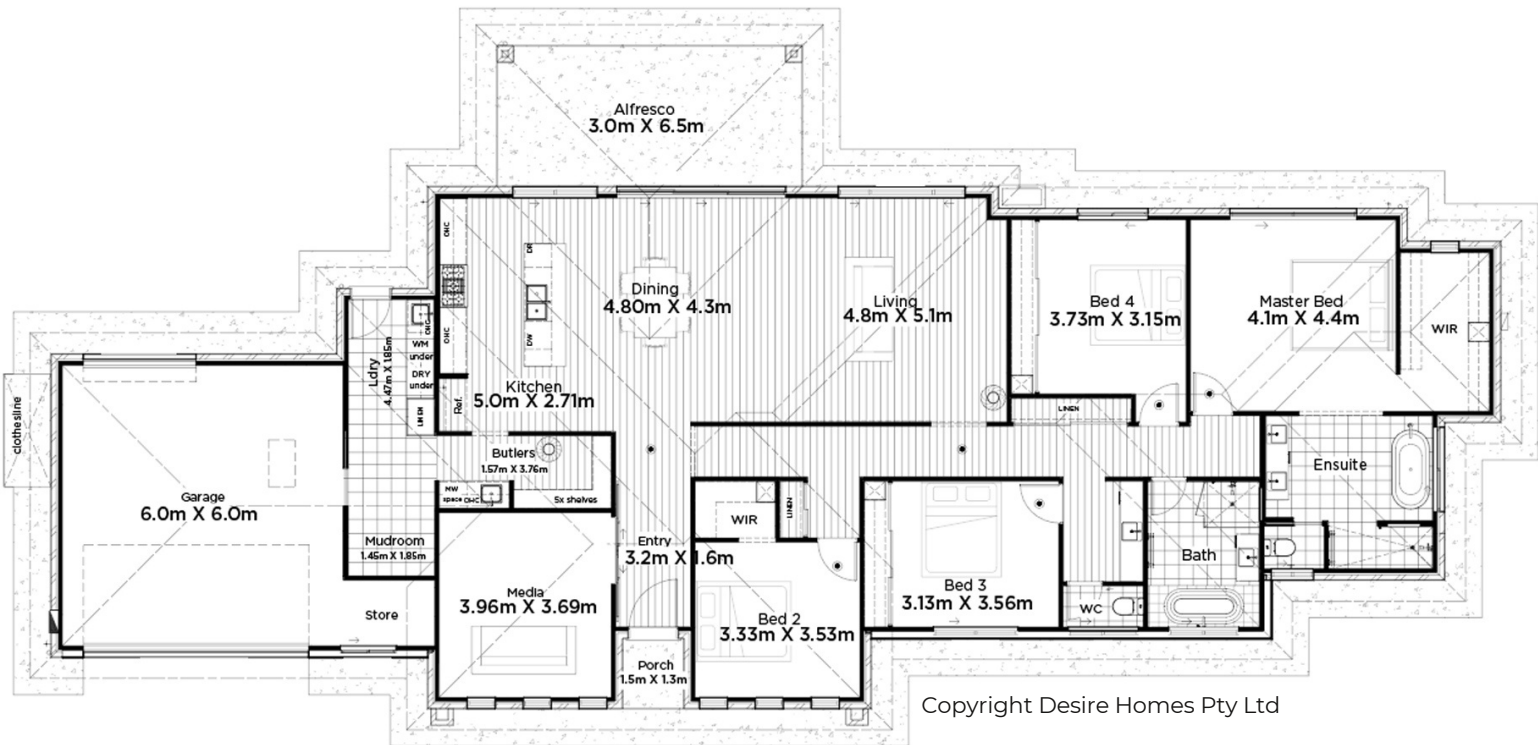

# The Gilbert 292

30.88m x 14.48m

Copyright Desire Homes Pty Ltd