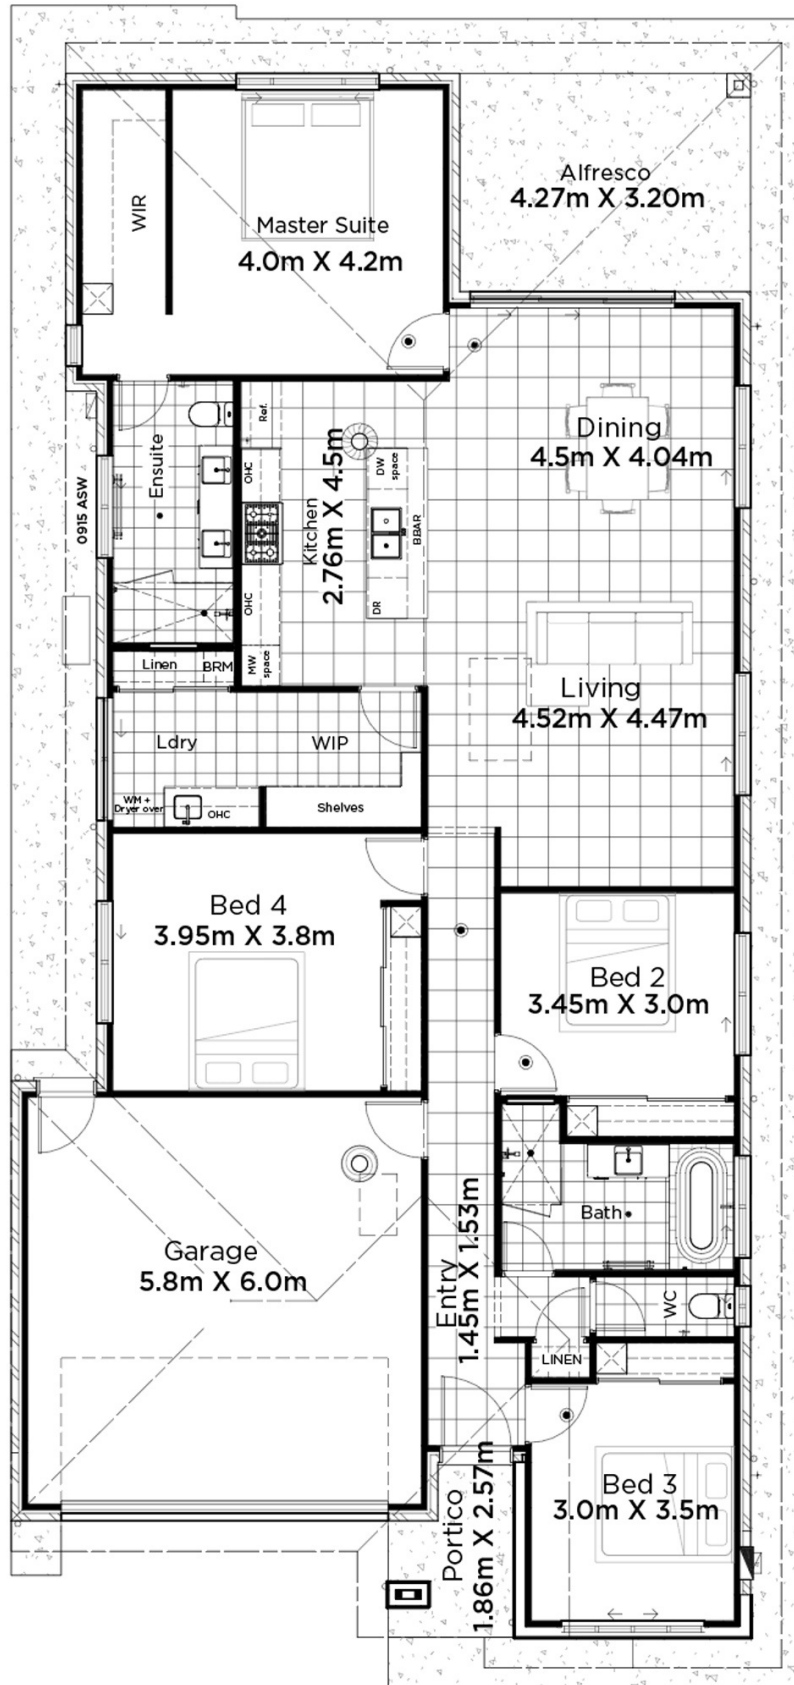

The Kiske 223

22.96m x 10.85m

Copyright Desire Homes Pty Ltd