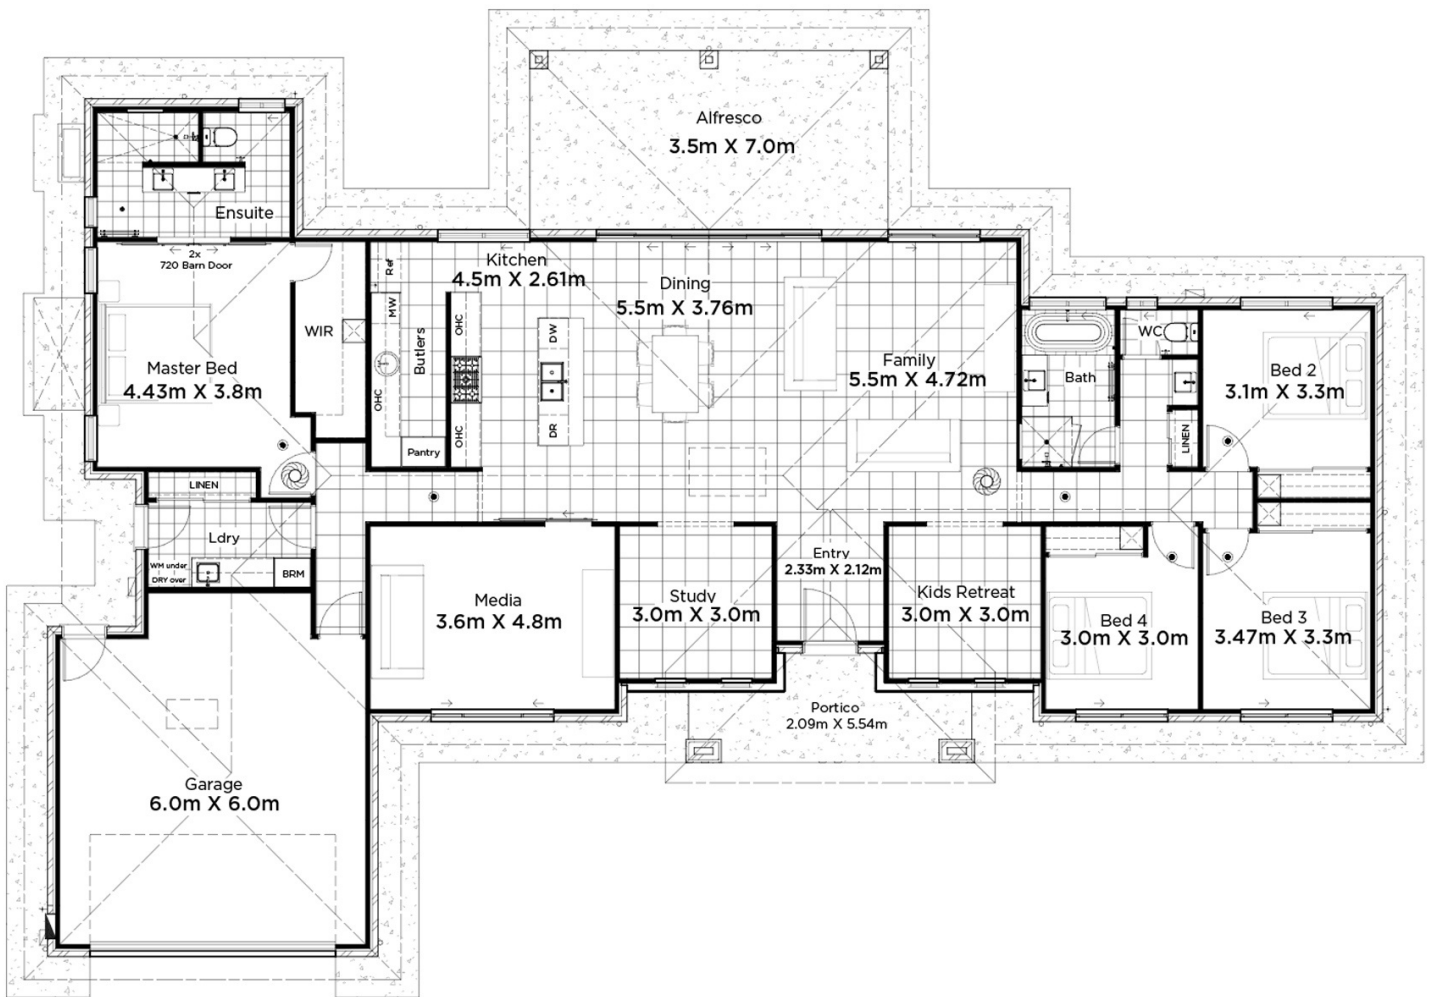

The Leichhardt 301

26.1m x 17.73m

Copyright Desire Homes Pty Ltd