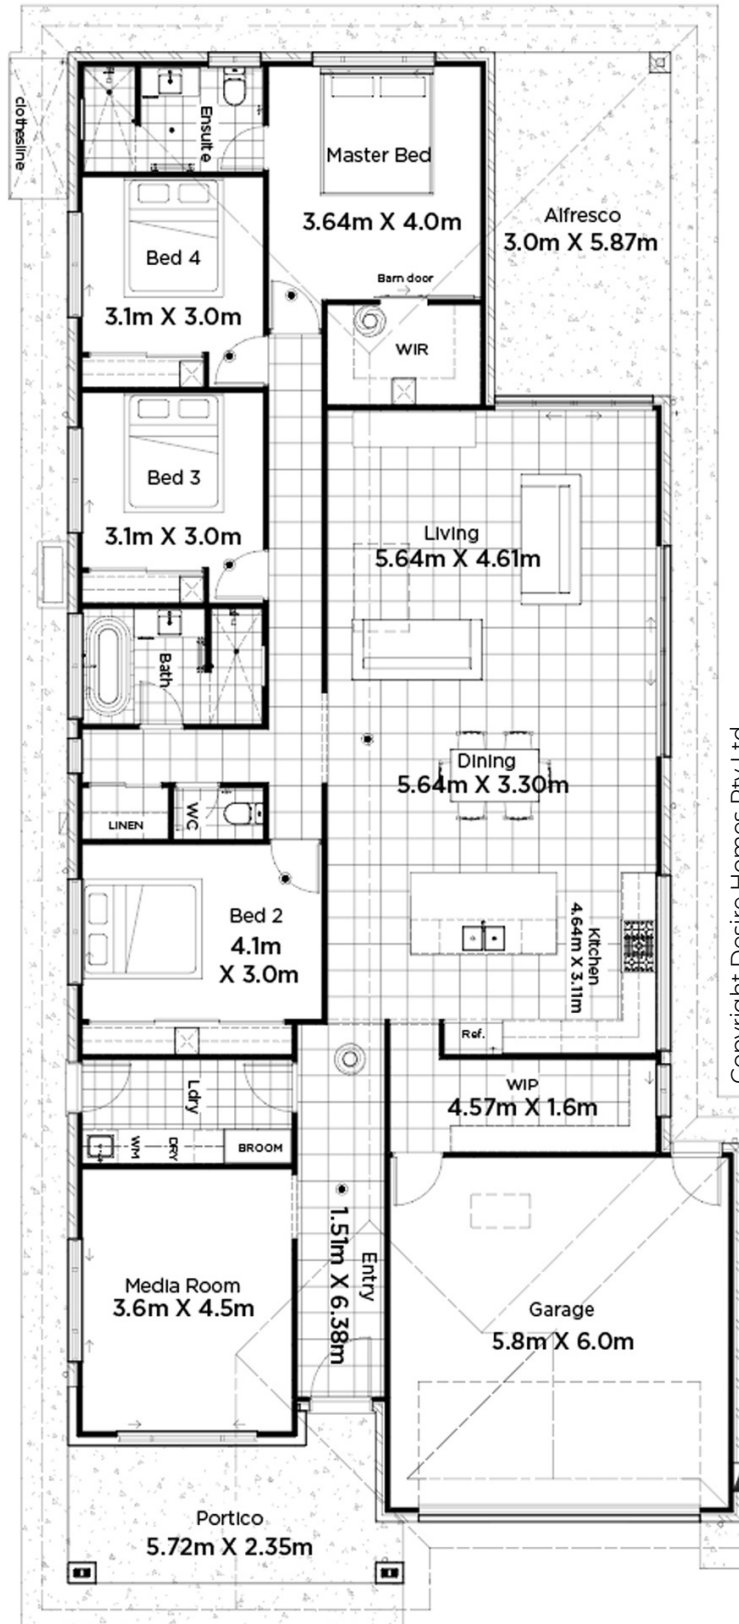

The Lockhart 272

26.14m x 11.51m

Copyright Desire Homes Pty Ltd