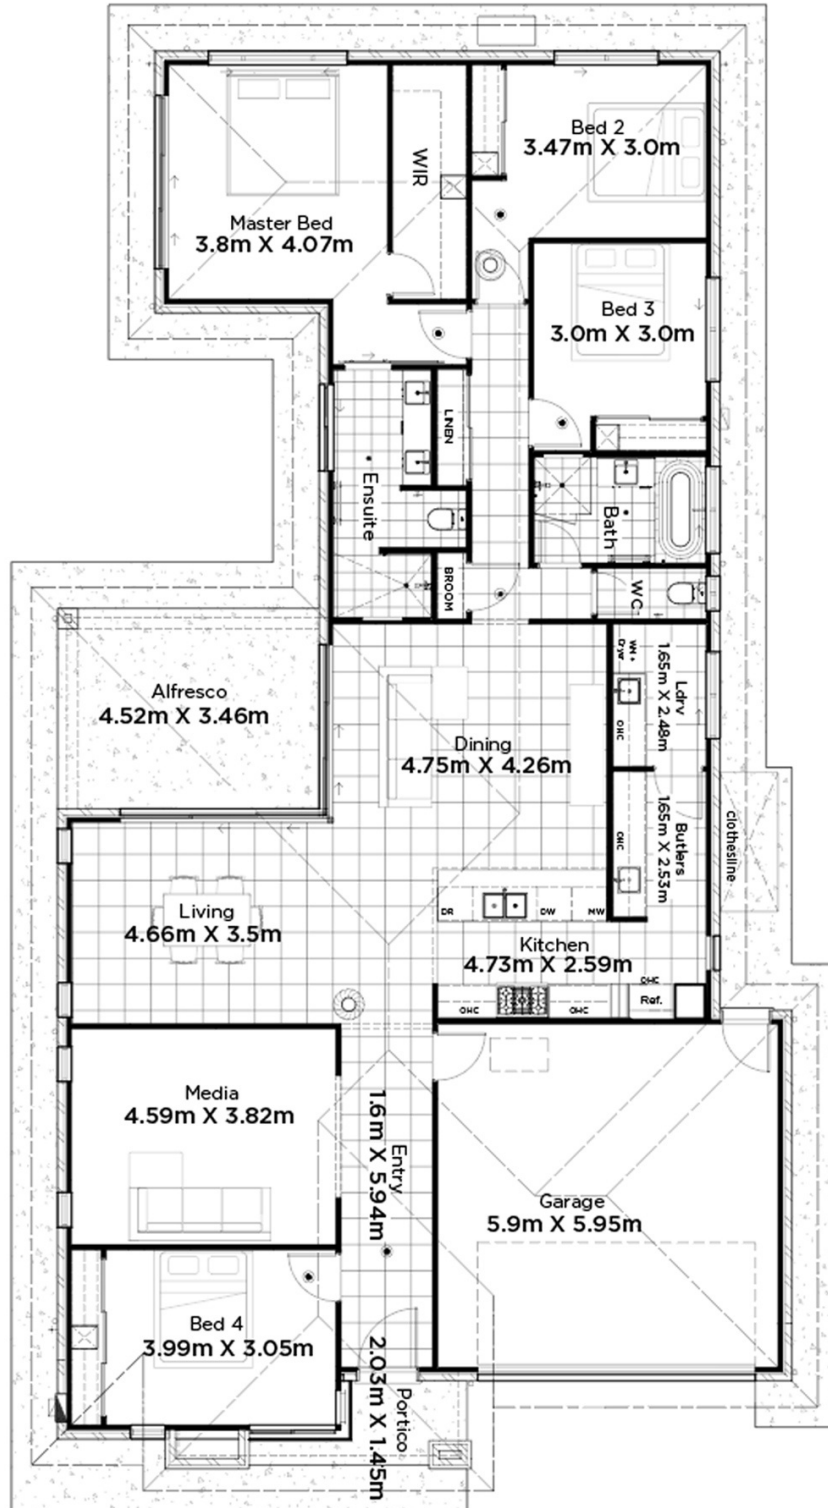

# The Mossman 250

24.45m x 12.69m

Copyright Desire Homes Pty Ltd