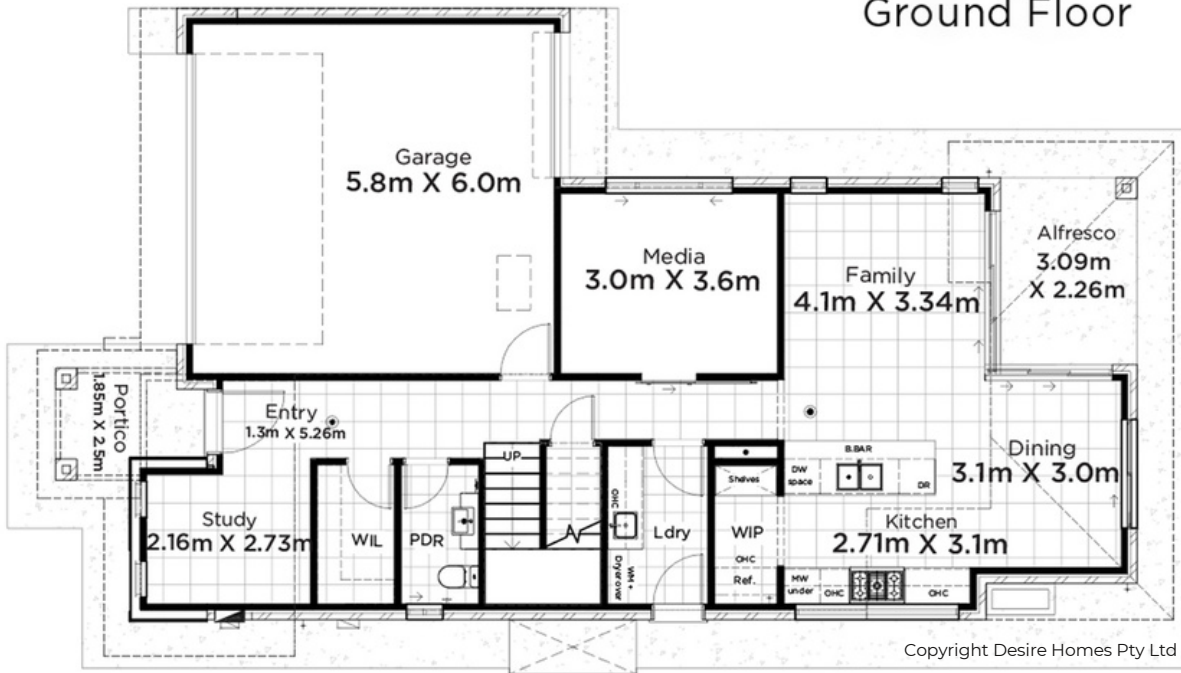

The Archer 200

DOUBLE STOREY HOME

17.88m x 10.11m

Ground Floor

First Floor